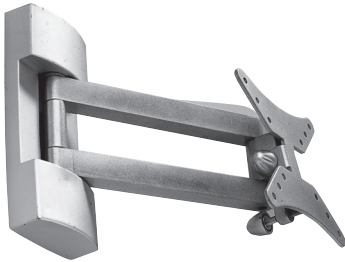

# Wall Bracket **Article number: 38-2078, model: TVY-26A**

Please read the entire instruction manual before using and save it for future use.

## **Product description:**

Adjustable (VESA standard 100x100 mm) wall bracket for TFT/LCD screens is also compatible with VESA standard 50x50 and 75x75 mm.

## **Assembly**

Make sure the wall you are mounting the wall bracket on holds the weight of the TFT/LCD screen.

## Produktbeskrivning

Vridbart väggfäste i VESA-standard 100x100 mm för TFT/LCD- skärm. Väggfästet har även hål för VESA-standard 50x50 mm och 75x75 mm.