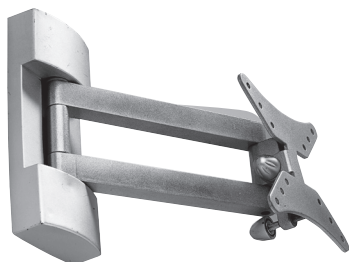

Väggfäste Artikelnummer: 38-2078, modell: TVY-26A

Läs igenom hela bruksanvisningen före användning och spara den sedan för framtida bruk.

Produktbeskrivning

Vridbart väggfäste i VESA-standard 100x100 mm för TFT/LCD- skärm. Väggfästet har även hål för VESA-standard 50x50 mm och 75x75 mm.

Montering

Försäkra dig först om att väggen du ska montera väggfästet på håller för väggfästet och TFT/LCD- skärmens belastning.

OBS!

Använd ej väggfästet till tv-apparater som väger mer än 15 kg.

Montering på betongvägg

Använd de medföljande skruvarna och pluggarna.

Montering på gipsvägg

Placera väggfästet så att väggfästet sitter över en träregel och använd träskruv i träregeln. För övriga infästningar i gipsväggen måste gipsankare med skruv användas. (Träskruv samt gipsankare med skruv medföljer ej.).

Montering på trävägg och träregel

Använd träskruv (medföljer ej).

Avfallshantering

När du ska göra dig av med produkten ska detta ske enligt lokala föreskrifter. Är du osäker på hur du ska gå tillväga, kontakta din kommun.