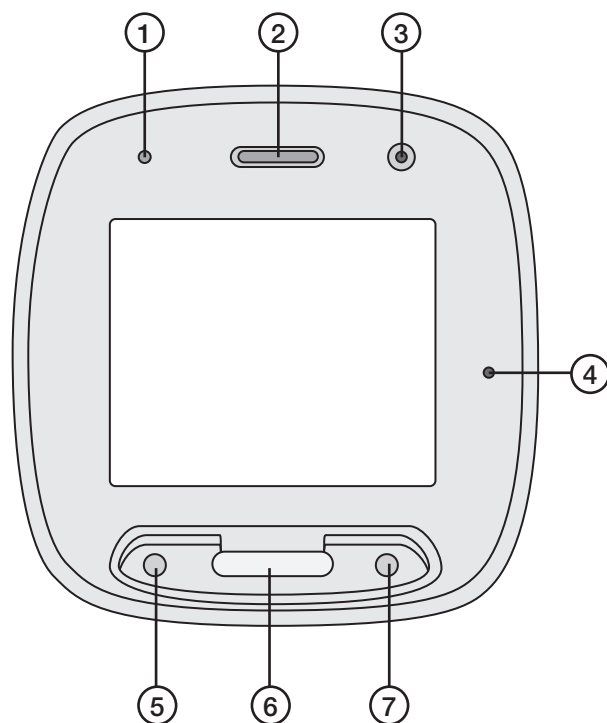

Video Memo Recorder black/white

Art.no 38-4490 Model MS180
38-4491 MS180

Please read the entire instruction manual before use and save it for future reference. We reserve the right for any errors in text or images and for making any necessary technical changes to this document. If you should have any questions concerning technical problems please contact our Customer Services.

Product description

Records and plays short video messages. Built-in 1.8-inch TFT display, video camera, microphone, speakers and rechargeable battery (charged via the USB cable). Capacity: 1 message (max 30 sec). Message indicator light. Magnetic base which makes it easy to attach to a refrigerator. Comes with USB cable and instruction manual.

Buttons and functions

1. LED
2. Speaker
3. Camera
4. Microphone
5. [ON/OFF]
6. Play
7. Record

Recording a message

1. Turn the memo recorder on by pressing [ON/OFF].
2. Position yourself in front of the camera.
3. Press the record button to record your short message of max 30 seconds.
4. Press the record button again to pause the recording.
5. The recorded message will now automatically be played back.
6. A message will appear on the screen. If you wish to save the recorded message, press the play button. If you wish to record a new message, press the record button.
7. When you have confirmed the message, an LED in the left corner of the screen will indicate that there is a new message.