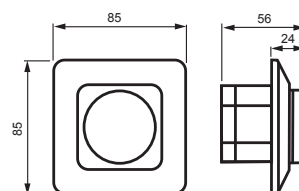

Förpackning: 1/10

Enhet: st

Tekniska uppgifter

Dimensioner

Dimensions 85x85x56 mm

Weight 133 g

Klassificering

Enclosure class IP20

Applicable with presence indicator

Applicable with time switch/timer

Applicable with transmission button

Applicable with infrared button

Mounting method	Flush mounted (plaster)
Type of fastening	Mounting with claw and screw
Material	Plastic
Material quality	Thermoplastic
Halogen free	1
Surface protection	Untreated
Surface finishing	Matt
Colour	White
RAL-number (akin)	9010
Transparent	
Suitable for degree of protection (IP)	IP20
Nominal voltage	
Frequency	
Control voltage	
Nominal power	