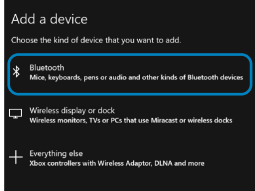

1

2

Choose BT-channel

3

Bluetooth pairing  
ex. channel 1

Phone/Tablets

PC

Bluetooth & other devices

4

Choose language  
on android devices

Settings

80 mm

5 ON / OFF

**exibel**<sup>®</sup>

Exibel BT-Keyboard  
38-8999

Complete manual