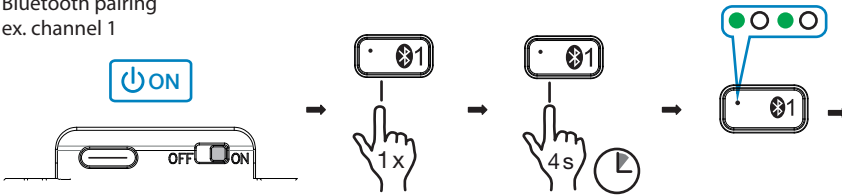

1

2

Choose BT-channel

3

Bluetooth pairing  
ex. channel 1

Phone/Tablets

PC

Bluetooth & other devices

4

Choose language  
on android devices

Settings

80 mm

5 ON / OFF

**exibel**<sup>®</sup>

Exibel BT-Keyboard  
38-8999

Complete manual

127 mm

Black

PMS 485

PMS Process Blue