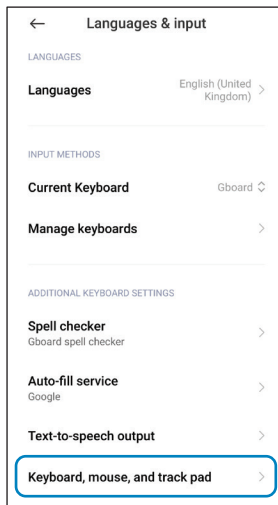

1

2

Choose BT-channel

3

Bluetooth pairing  
ex. channel 1

Phone/Tablets

PC

Bluetooth & other devices

4

Choose language  
on android devices

Settings

80 mm

5 ON / OFF

**exibel**<sup>®</sup>

Exibel BT-Keyboard  
38-8999

Complete manual