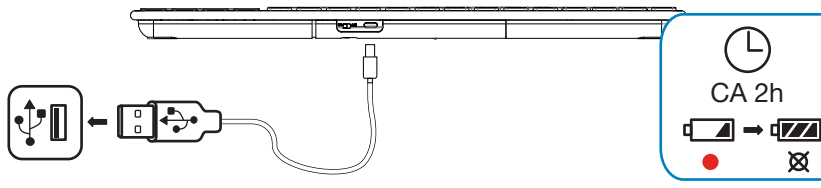

1

2

Choose BT-channel

3

Bluetooth pairing  
ex. channel 1

Phone/Tablets

PC

Bluetooth & other devices

4

Choose language  
on android devices

Settings

80 mm

5 ON / OFF

**exibel**<sup>®</sup>

Exibel BT-Keyboard  
38-8999

Complete manual