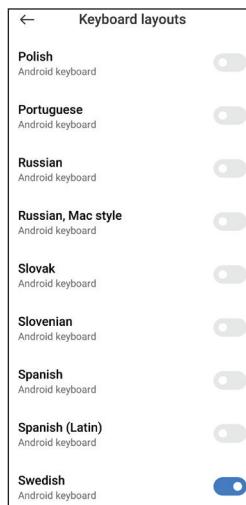

1

2

Choose BT-channel

3

Bluetooth pairing  
ex. channel 1

Phone/Tablets

PC

Bluetooth & other devices

4

Choose language  
on android devices

Settings

80 mm

5 ON / OFF

**exibel**<sup>®</sup>

Exibel BT-Keyboard  
38-8999

Complete manual