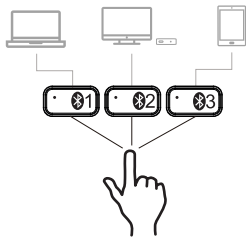

1

2

Choose BT-channel

3

Bluetooth pairing  
ex. channel 1

Phone/Tablets

PC

Bluetooth & other devices

4

Choose language  
on android devices

Settings

80 mm

5 ON / OFF

**exibel**<sup>®</sup>

Exibel BT-Keyboard  
38-8999

Complete manual