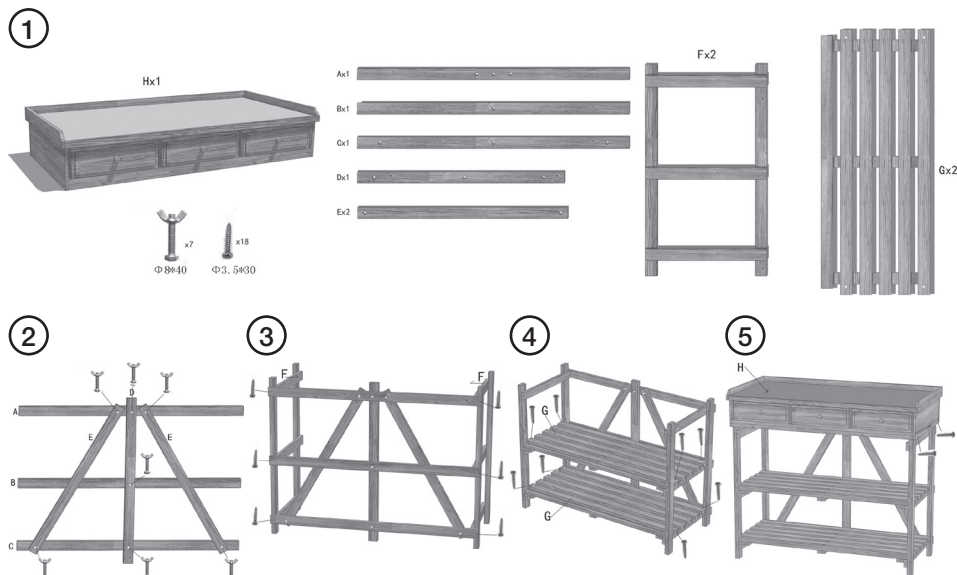

Potting Table

Art.no 31-8226-1 Model ZLY-03110

Please read the entire instruction manual before using the product and then save it for future reference. We reserve the right for any errors in text or images and any necessary changes made to technical data. In the event of technical problems or other queries, please contact our Customer Services.

Assembly

Care and maintenance

Clean the product by wiping it with a soft cloth and mild, soapy water. Never use abrasive cleaning agents or solvents.

Responsible disposal

This symbol indicates that this product should not be disposed of with general household waste. This applies throughout the entire EU. In order to prevent any harm to the environment or health hazards caused by incorrect waste disposal, the product must be handed in for recycling so that the material can be disposed of in a responsible manner. When recycling your product, take it to your local collection facility or contact the place of purchase. They will ensure that the product is disposed of in an environmentally sound manner.

Specifications

Tabletop Galvanised steel sheet
Size (W x D x H) 94.5 x 47 x 85 cm