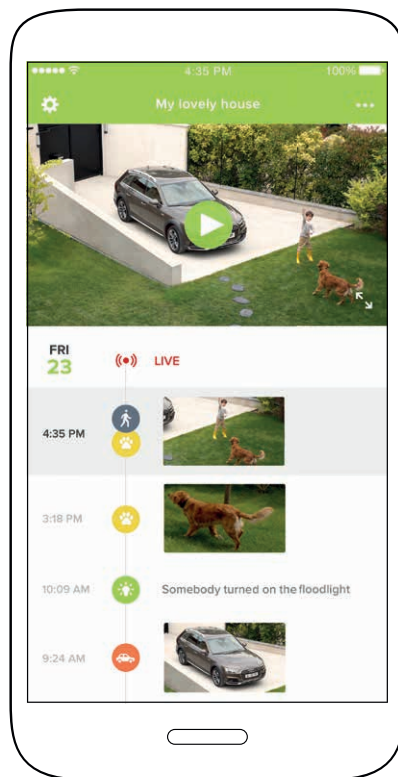

NETATMO

presence

Outdoor security camera with people, car and animal detection

Person seen

Vehicle seen

Animal seen

KNOW EXACTLY WHAT HAPPENS OUTSIDE YOUR HOME

Presence detects people, cars and animals. It reports in real-time if someone loiters around your home, a car enters your driveway or an animal is in your yard.

SMART FLOODLIGHT FOR PROTECTION DAY AND NIGHT

The smart floodlight can be set to switch on when it detects a person, a car or an animal. It helps you find your way and deter unwanted visitors.

SIMPLY INSTALLS AS AN OUTDOOR LIGHT

In just a few minutes you have a smart security system with a powerful floodlight for effortless control and protection.

Make your home smarter with Apple HomeKit

For easy control of all your smart home devices, just open the Home app or ask Siri – it's magic!

Product description

Outdoor security camera with people, car and animal detection
Single piece of durable aluminum shell, highly resistant
UV-protected plastic and glass
Video sensor: 4MP
Resolution: video Full HD 1080p
Encoding: H.264
Ultra-long detection: up to 20 m / 65 ft
Field of view: 100°
8x Digital zoom into videos
Microphone
Livestream
LED floodlight: 12 W, dimmable white LED
Infrared night vision: detection up to 15 m / 50 ft.
Weatherproof: designed for outdoor use (H2O protection)