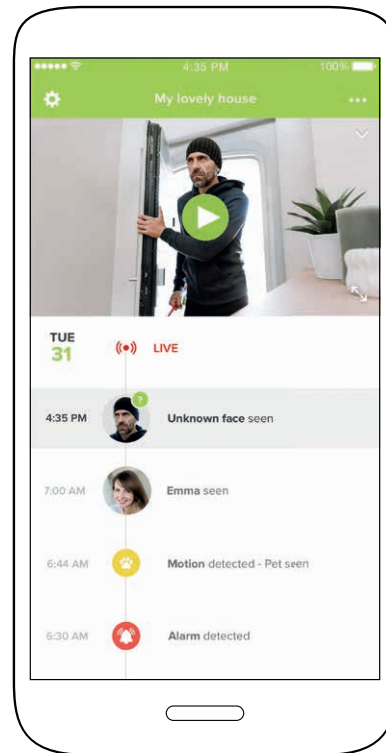

NETATMO

welcome

Indoor security camera
with face recognition

Receive home intruder alerts
direct to your smartphone

INTRUDER ALERTS

Sends an immediate alert if it identifies an intruder in your home, complete with a picture of their face and a video recording.

EFFORTLESS SETUP

Place the camera indoors, facing your entrance, plug it in and download the App on your smartphone. That's it!

ALARM DETECTION

When the camera hears an alarm, such as a security or smoke alarm, it sends a notification to your smartphone and records a video.

How does Welcome ensure your videos stay private?

Videos and identification data are stored privately on the camera's microSD card. Remove the SD card and all identification data and videos are removed from the camera.

Records only what matters

Live stream

Specifications

Product description

Indoor security camera with face recognition
Single piece of durable aluminum shell
Video sensor: 4MP
Resolution: video Full HD 1080p
Encoding: H.264
Infrared night vision: 8 m / 26.2 ft
Field of view: 130°
8x Digital zoom into videos
Microphone
Livestream
Designed for indoor use only