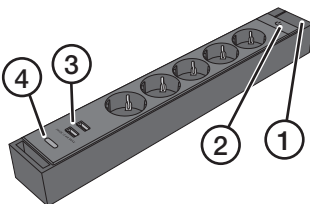

Buttons and functions

1. LED indicator which illuminates when the power strip is turned on using its on/off switch.
2. [On/Off] On/off switch
3. USB port
4. Button for selecting the light effect

Instructions for use