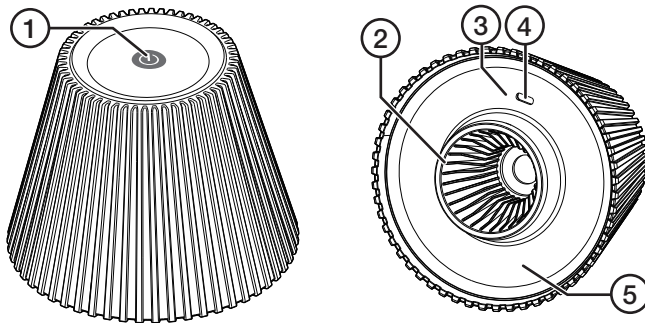

Product description

1. [⏻] On/off switch/dimmer switch
2. Bottle attachment
3. Battery charge status indicator
4. USB-C port
5. LED light source

Charging

Connect the included charging cable to the USB port (4) and to a suitable USB charger.