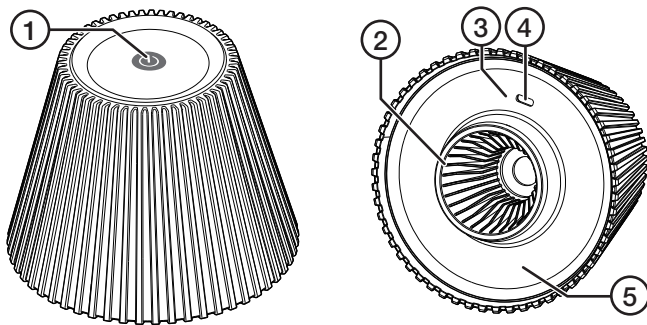

Laddbar flasklampa

Art.nr 46-1634   Modell JP6

Läs igenom hela bruksanvisningen före användning och spara den sedan för framtida bruk. Vi reserverar oss för ev. text- och bildfel samt ändringar av tekniska data. Vid tekniska problem eller andra frågor, kontakta vår kundtjänst.

Säkerhet

- Låt inte barn leka med produkten.
- Produkten får inte ändras eller modifieras på något sätt.
- Ladda aldrig produkten i brandfarliga miljöer eller på brandfarliga underlag.
- Använd aldrig en defekt laddkabel.
- Utsätt aldrig produkten för höga temperaturer eller öppen eld.

Produktbeskrivning

1. [⏻] På/Av/Dimmer
2. Flaskanslutning
3. Batteriindikator
4. USB-C ingång
5. Ljuskälla LED

Laddning

Anslut den medföljande laddkabeln till ingången (4) och till en passande USB-laddare.

Batteriindikatorn (3) visar status på batteriet i två olika lägen:

- Rött fast sken: Batteriet laddas
- Grönt fast sken: Batteriet är fulladdat

Användning

Tryck på [⏻] upprepade gånger för att starta och justera belysningen enligt följande: **Låg** → **Medel** → **Hög** → **Av** ↻