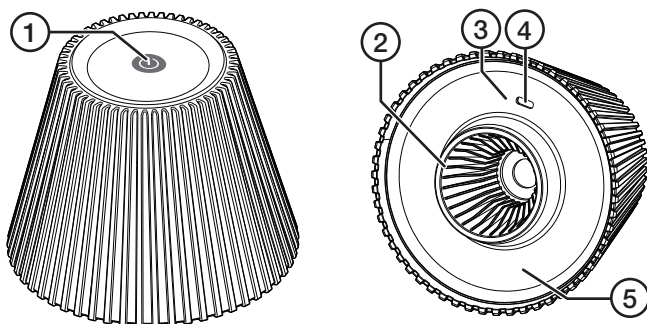

Oppladbar lampe

Art.nr 46-1634   Modell JP6

Les gjennom hele bruksanvisningen før produktet tas i bruk og ta vare på den for fremtidig bruk. Vi tar forbehold om eventuelle feil i tekst og bilder, samt endringer av tekniske data. Ved tekniske problemer eller spørsmål, ta kontakt med vårt kundesenter.

Sikkerhet

- La ikke barn leke med produktet.
- Produktet må ikke demonteres eller modifiseres på noen måte.
- Produktet må ikke lades i brannfarlige miljøer eller på brannfarlige underlag.
- Bruk aldri en defekt ladekabel.
- Utsett aldri produktet for høy temperatur eller åpen ild.
- •

Produktbeskrivelse

1. [⏻] På/Av/Dimmer
2. Flaskefesting
3. Batteriindikator
4. USB-C-inngang
5. Lyskilde LED

Lading

Koble medfølgende ladekabel til USB-inngangen (4) og til en passende USB-lader.

Batteriindikatoren (3) viser batteriets status i to forskjellige moduser:

- Fast rødt lys: Batteriet lades
- Fast grønt lys: Batteriet er fulladet

Bruk

Trykk gjentatte ganger på [⏻] for å starte og justere lyset som følger: **Lav** → **Middels** → **Høy** → **Av** ↻