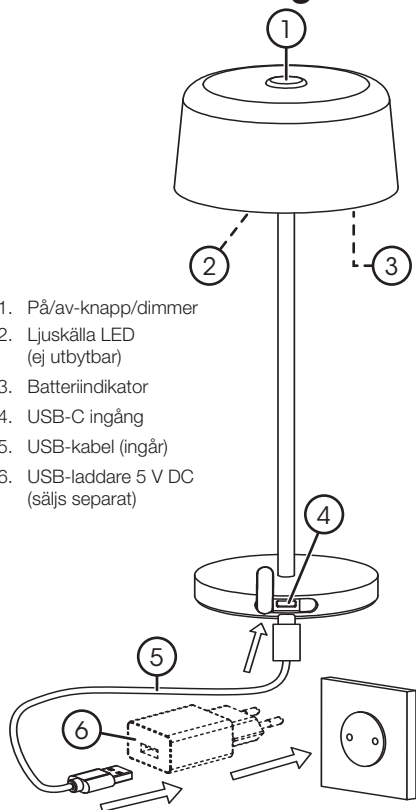

Uppladdningsbar bordslampa

Art.nr 36-8986 Modell UV-CO-221256-B

Läs igenom hela bruksanvisningen före användning och spara den sedan för framtida bruk. Vi reserverar oss för ev. text- och bildfel samt ändringar av tekniska data. Vid tekniska problem eller andra frågor, kontakta vår kundtjänst.

Säkerhet

- Låt inte barn leka med produkten.
- Produkten får inte ändras eller modifieras på något sätt.
- Ladda aldrig produkten i brandfarliga miljöer eller på brandfarliga underlag.
- Använd aldrig en defekt laddkabel.
- Utsätt aldrig produkten för höga temperaturer eller öppen eld.

Produktbeskrivning

1. På/av-knapp/dimmer
2. Ljuskälla LED (ej utbyttbar)
3. Batteriindikator
4. USB-C ingång
5. USB-kabel (ingår)
6. USB-laddare 5 V DC (säljs separat)

Laddning

Batteriindikatorn (3) visar status på batteriet i två olika lägen:

- Rött fast sken: Batteriet laddas
- Grönt fast sken: Batteriet är fulladdat

Anslut medföljande laddkabel (5) till anslutningen (4) på lampans fot och till en dator eller annan valfri USB-laddare.

Skötsel och underhåll

Släck lampan och rengör produkten med en torr trasa.

Avfallshantering

Denna symbol innebär att produkten inte får kastas tillsammans med annat hushållsavfall. Detta gäller inom hela EU. För att förebygga eventuell skada på miljö och hälsa, orsakad av felaktig avfallshantering, ska produkten lämnas till återvinning så att materialet kan tas omhand på ett ansvarsfullt sätt. När du lämnar produkten till återvinning, använd dig av de returhanteringssystem som finns där du befinner dig eller kontakta inköpsstället. De kan se till att produkten tas om hand på ett för miljön tillfredställande sätt.

Specifikationer

Laddspänning	5 V DC, 1 A, adapter (säljs separat)
Batteri	1 × 18650, 2000 mAh, 3,7 V, 7,4 Wh (ej utbyttbart)
Kabel	USB-A till USB-C, 1 m (ingår)
Laddtid	Ca 3 h
Användningstid	Ca 4 h
Lamptyp	LED (ej utbyttbar)
Ljusstyrka	250 lm
Ljustemperatur	3000 K
Höjd	300 mm
Fot	Ø 90 mm
Lamphus	Ø 110 mm
Vikt	600 g

Ver: 20240618

SVERIGE • KUNDTJÄNST

tel: 0247-445 00 e-post: kundservice@clasohlson.se
internet: www.clasohlson.se brev: Clas Ohlson AB, 793 85 INSJÖN

north
LIGHT