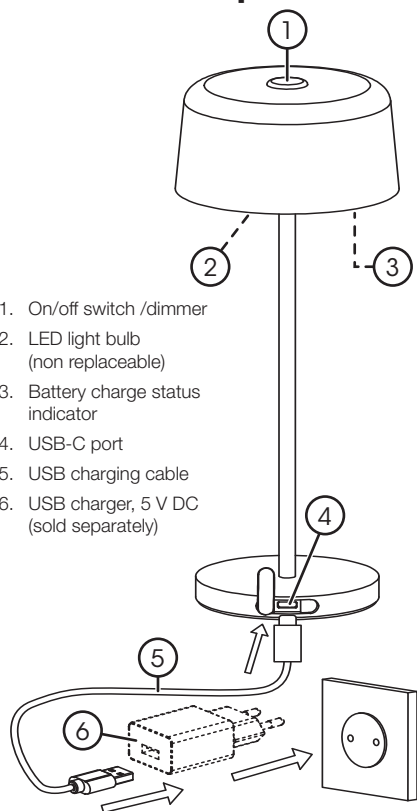

Product description

1. On/off switch /dimmer
2. LED light bulb (non replaceable)
3. Battery charge status indicator
4. USB-C port
5. USB charging cable
6. USB charger, 5 V DC (sold separately)

Charging

The battery charge status indicator (3) has two indication modes: