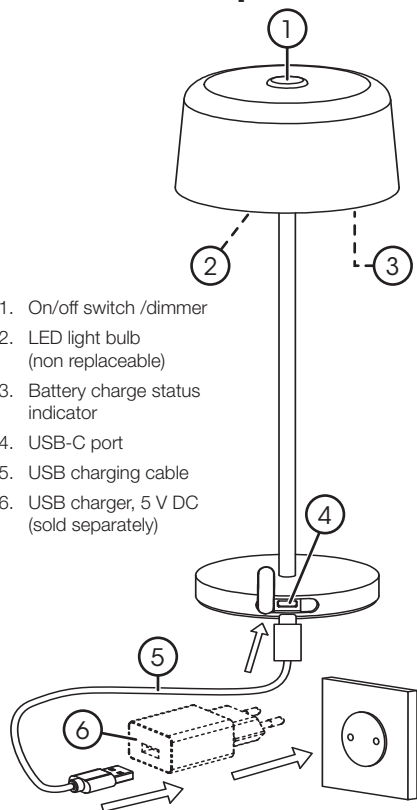

Product description

1. On/off switch /dimmer
2. LED light bulb (non replaceable)
3. Battery charge status indicator
4. USB-C port
5. USB charging cable
6. USB charger, 5 V DC (sold separately)

Charging

The battery charge status indicator (3) has two indication modes: