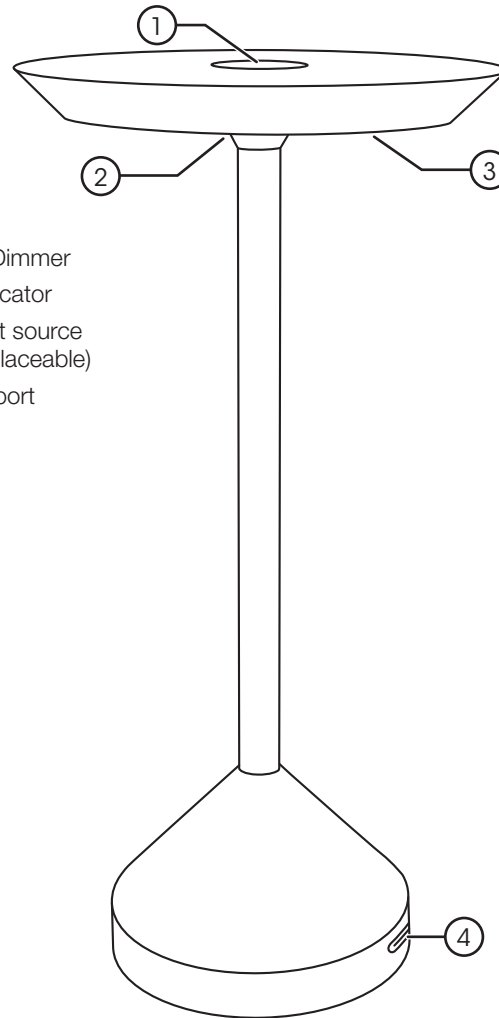

Care and maintenance

Switch the light off and clean it using a soft, dry cloth.

Responsible disposal

This symbol indicates that the product should not be disposed of with general household waste. This applies throughout the entire EU. To prevent any harm to the environment or health hazards caused by incorrect waste disposal, the product must be handed in for recycling so that the materials can be disposed of in a responsible way. To recycle the product, take it to your local recycling facility or contact the retailer. They will ensure that the product is disposed of in a way that does not harm the environment.

Product description

1. On/Off/Dimmer
2. LED indicator
3. LED light source (non-replaceable)
4. USB-C port

Using the product

- Press the on/off button to turn the light on or off.
- Hold the on/off button to dim the light. **Note!** The light will start on the last used setting.