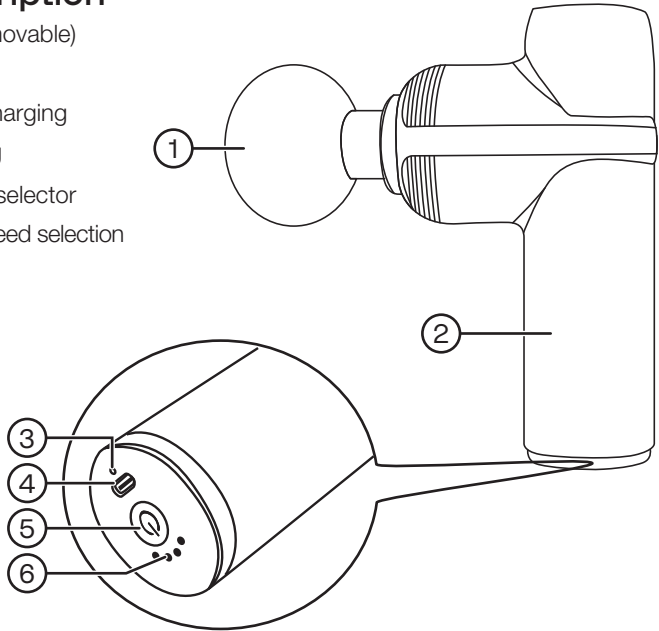

Product description

1. Massage head (removable)
2. Handle
3. LED indicator for charging
4. USB-C for charging
5. [⏻] On/off, speed selector
6. LED indicator for speed selection

Massage head

Choose a suitable massage head for the purpose: