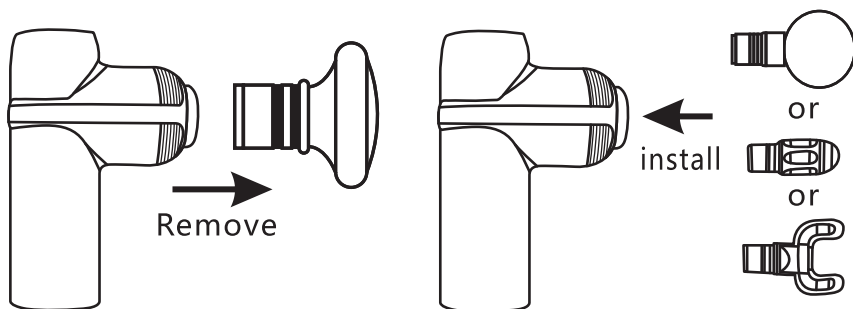

On/off, speed selector

1. Push and hold [⏻] to start. A white LED indicator will light up.
2. Press [⏻] several times to set the speed you want. Choose from 4 different speeds.
3. Press and hold [⏻] for 3 seconds to turn the massage gun off.

The massage gun can stop if exposed to hard pressure.
Press [⏻] to start the massage gun again.

Changing the massage head

1. Pull the massage head straight out from the handle.
2. Firmly press the massage head of your choice into the handle.

Charging

When the machinegun stops and the LED indicator (3) light up in red, the battery needs charging.

1. Connect the USB cable to the USB port (4) on the massage gun and to a USB charger.
2. The LED indicator light will light up red during charging and white when the battery is fully charged.