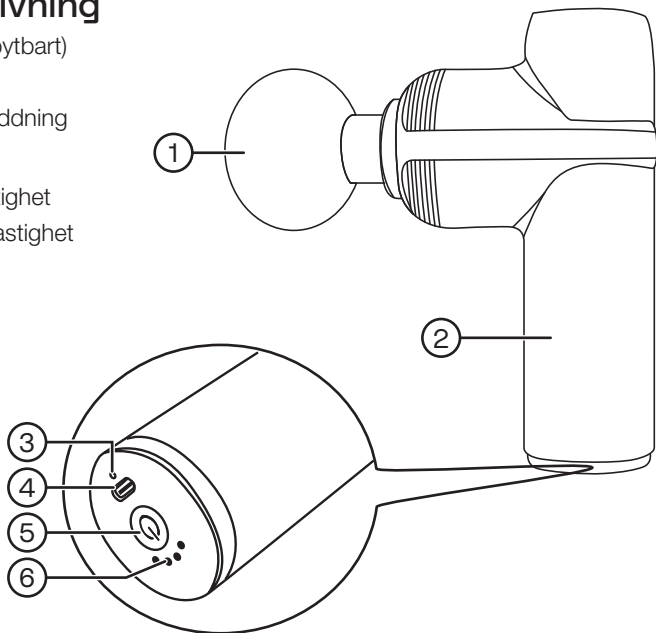

Produktbeskrivning

1. Massagehuvud (utbytbart)
2. Handtag
3. LED-indikator för laddning
4. USB-C för laddning
5. [⏻] På/av, välj hastighet
6. LED-indikator för hastighet

Massagehuvuden

Välj lämpligt massagehuvud för ändamålet:

Platt huvud

För alla kroppsdelar.

Runt huvud

För handflator och
fotsulor.

Spetsigt huvud

För djupgående
punktmassage.

Dubbelt huvud

För nacke och
rygggrad.