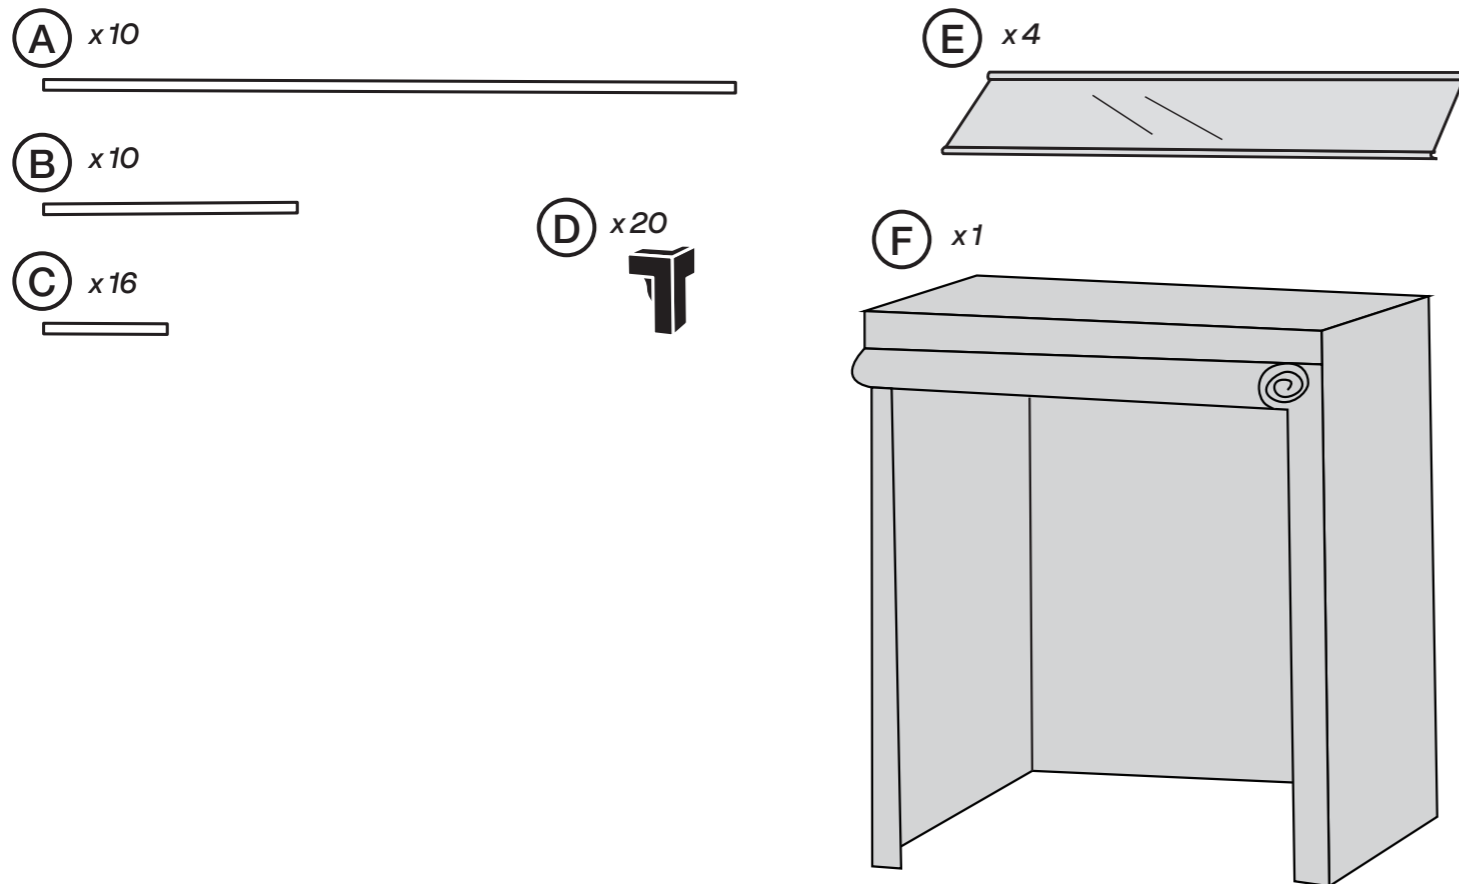

Shoe Shelf | Skohylla | Skohylle | Kenkäteline

Art.no 44-5383-1

Responsible disposal

Follow local ordinances when disposing of this product. If you are unsure about how to dispose of this product contact your municipality.

Avfallshandtering

När du ska göra dig av med produkten ska detta ske enligt lokala föreskrifter. Är du osäker på hur du ska gå tillväga, kontakta din kommun.

Avfallshåndtering

Når du skal kvitte deg med produktet, skal dette skje i henhold til lokale forskrifter. Er du usikker på hvordan du går fram, ta kontakt med lokale myndigheter.

Kierrättäminen

Kierrätä tuote asianmukaisesti, kun poistat sen käytöstä. Tarkempia kierrätysohjeita saat kuntasi jätepuolelta.

Included parts | Inkluderade delar | Inkluderte deler | Mukana osat