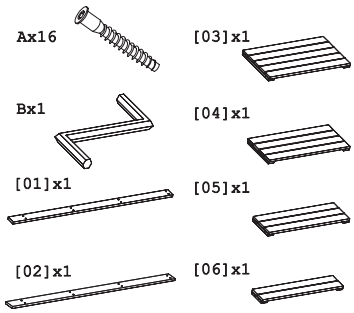

Assembly / Montering / Asennus / Montage

1.

4.