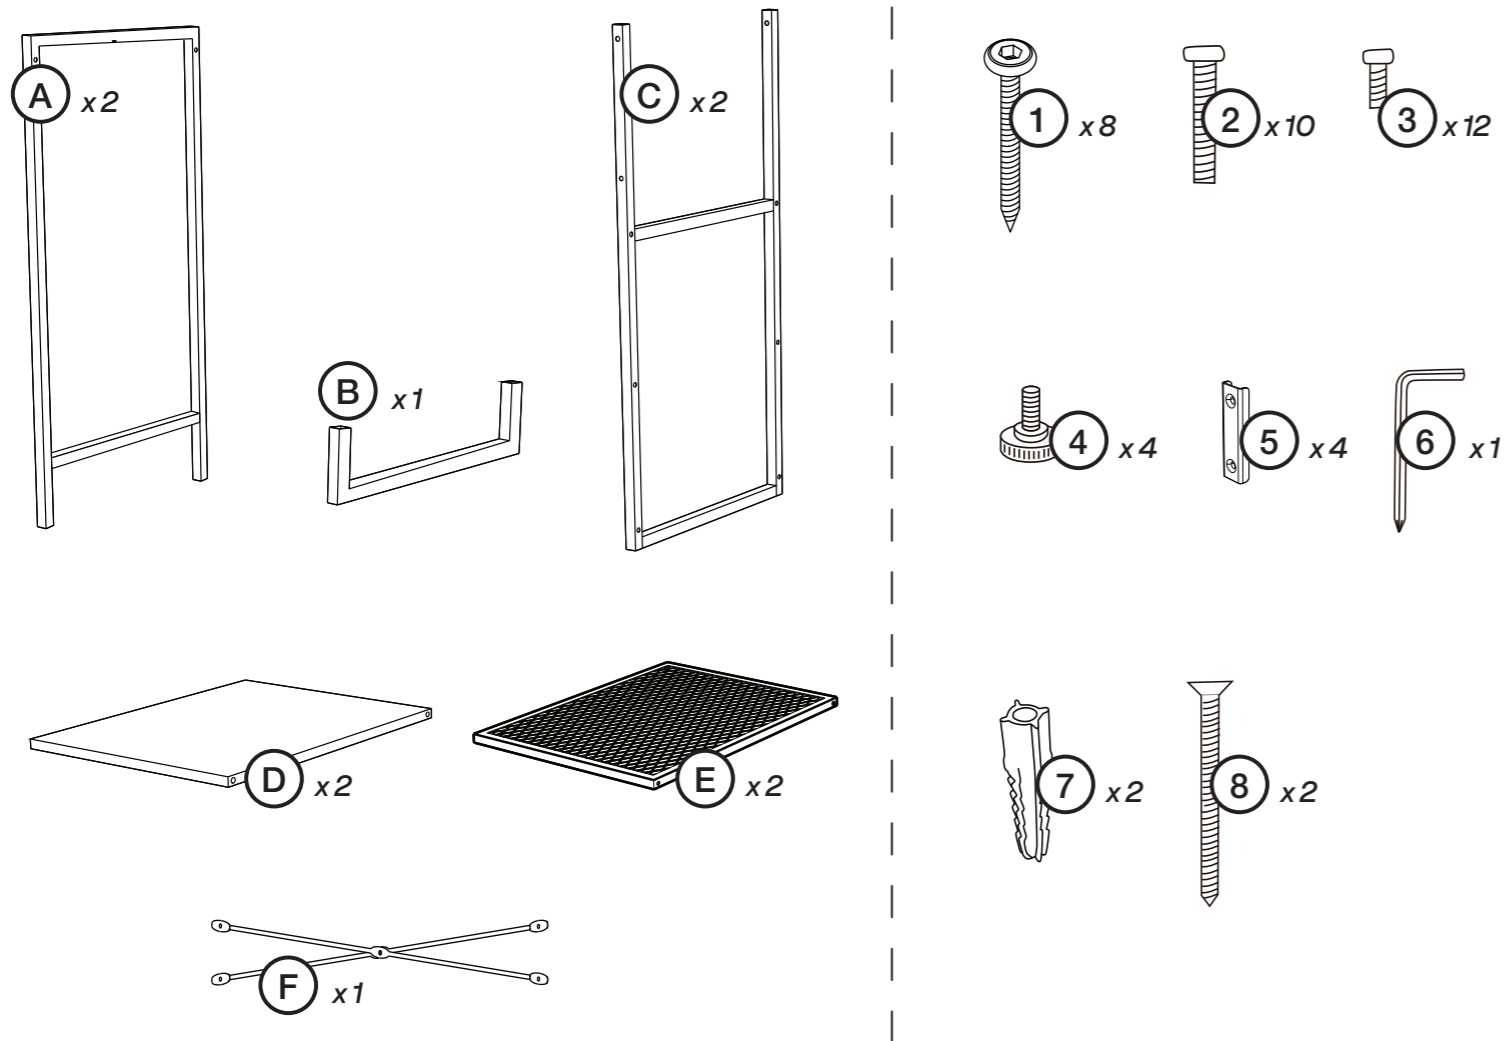

Clothes Rail | Klädställning | Klesstativ | Vaaterekki

Art.no 44-5374

Responsible disposal

Follow local ordinances when disposing of this product. If you are unsure about how to dispose of this product contact your municipality.

Avfallshandtering

När du ska göra dig av med produkten ska detta ske enligt lokala föreskrifter. Är du osäker på hur du ska gå tillväga, kontakta din kommun.

Avfallshåndtering

Når du skal kvitte deg med produktet, skal dette skje i henhold til lokale forskrifter. Er du usikker på hvordan du går fram, ta kontakt med lokale myndigheter.

Kierrättäminen

Kierrätä tuote asianmukaisesti, kun poistat sen käytöstä. Tarkempia kierrätysohjeita saat kuntasi jätehuoneesta.

Included parts | Inkluderade delar | Inkluderte deler | Mukana osat