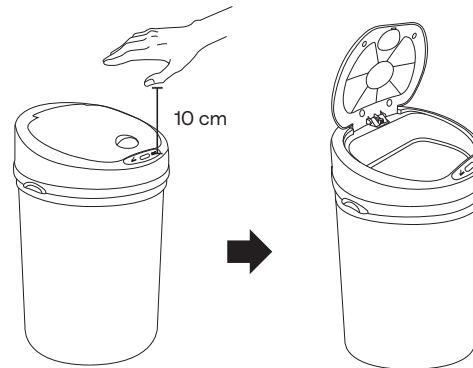

Manual opening

- Press to open the lid manually. The lid will stay open for 3 minutes and then close automatically.
- Press to close the lid manually.

Responsible disposal

This symbol indicates that the product should not be disposed of with general household waste. This applies throughout the entire EU. To prevent any harm to the environment or health hazards caused by incorrect waste disposal, the product must be handed in for recycling so that the materials can be disposed of in a responsible way. To recycle the product, take it to your local recycling facility or contact the retailer. They will ensure that the product is disposed of in a way that does not harm the environment.

Specifications

Battery   4 x AA/LR6
Dimensions   Diameter 24 cm, height 38 cm