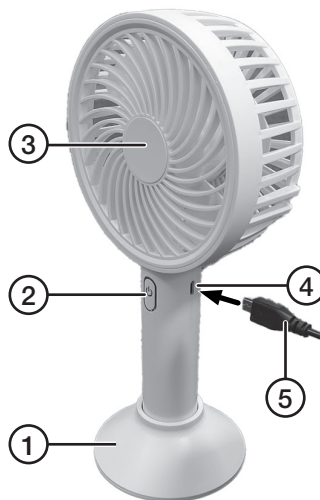

Safety

- Never leave the fan unattended while it is switched on, especially in the vicinity of children and pets.
- Never attempt to repair the fan yourself. Let all repairs be carried out by qualified service personnel.
- Never immerse the fan in water or any other type of liquid. Never hold the fan under running water.
- The fan is designed for indoor use only.
- Keep the fan away from hot surfaces and naked flames. Do not expose it to extreme temperatures, dust, direct sunlight, moisture, drips or splashes.
- The fan is only intended for domestic use and only in the manner described in this instruction manual.
- Never open the housing of the fan. Never attempt to insert foreign objects into any of the openings in the housing or the protective grille.
- Always unplug the power cord from the electrical outlet before any servicing or maintenance.
- Never let children play with the fan.
- The young and the aged should not be subjected to cold air for extended periods.
- Do not expose the battery to high heat such as direct sunlight or fire.
- The battery is non-replaceable.

United Kingdom • www.clasohlson.co.uk

Buttons and functions

1. Table stand
2. On/off, fan speed button and LED-indicator
3. Fan
4. Micro-USB charging port
5. USB connector (included)

Operating instructions

The speed of the fan can be set to one of three levels. Short-press [⏏]. The button will light up and the fan will start rotating at low speed. Repeated short-presses of the button will change the fan speed from medium to high and then turn the fan off.

Charging the fan

The fan will not indicate that the battery is discharged. When the battery discharged the fan will shut off. Plug the USB connector into the USB charging port and to a USB charger of your choice. The LED indicator will shine red while charging is in progress and green when the battery is fully charged.

Responsible disposal

This symbol indicates that the product should not be disposed of with general household waste. This applies throughout the entire EU.

In order to prevent any harm to the environment or health hazards caused by incorrect waste disposal, the product must be handed in for recycling so that the material can be disposed of in a responsible manner. When recycling the product, take it to your local collection facility or contact the place of purchase. They will ensure that the product is disposed of in an environmentally sound manner.

Specifications

Built-in battery	1200 mAh Li-ion 3.7 V
Charging time	approx. 3 hours
Operating time	approx. 1.5 hours on high speed approx. 5 hours on low speed
Dimensions	110 x 222 x 43 mm